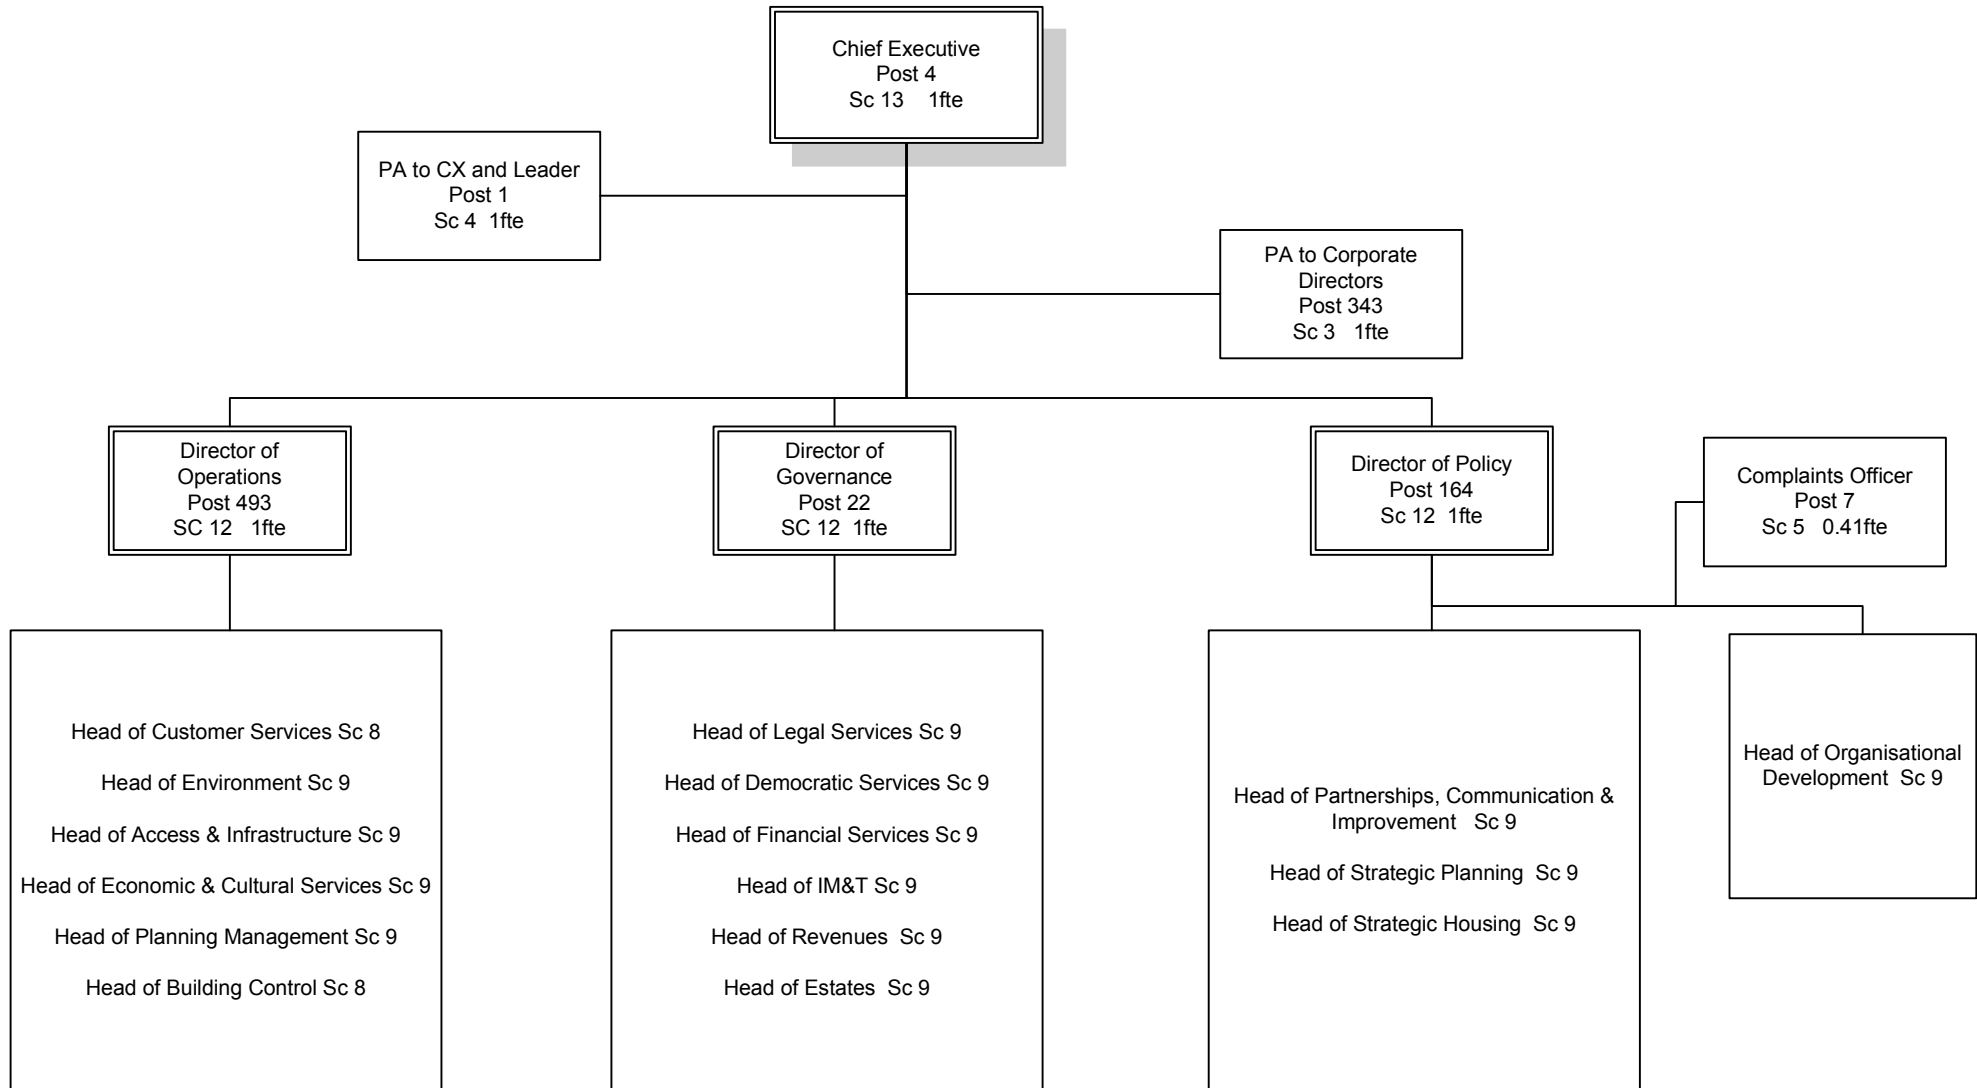

# Corporate Management Team

Corporate Management Team  
Total Number of fte's 6.41  
Headcount 7